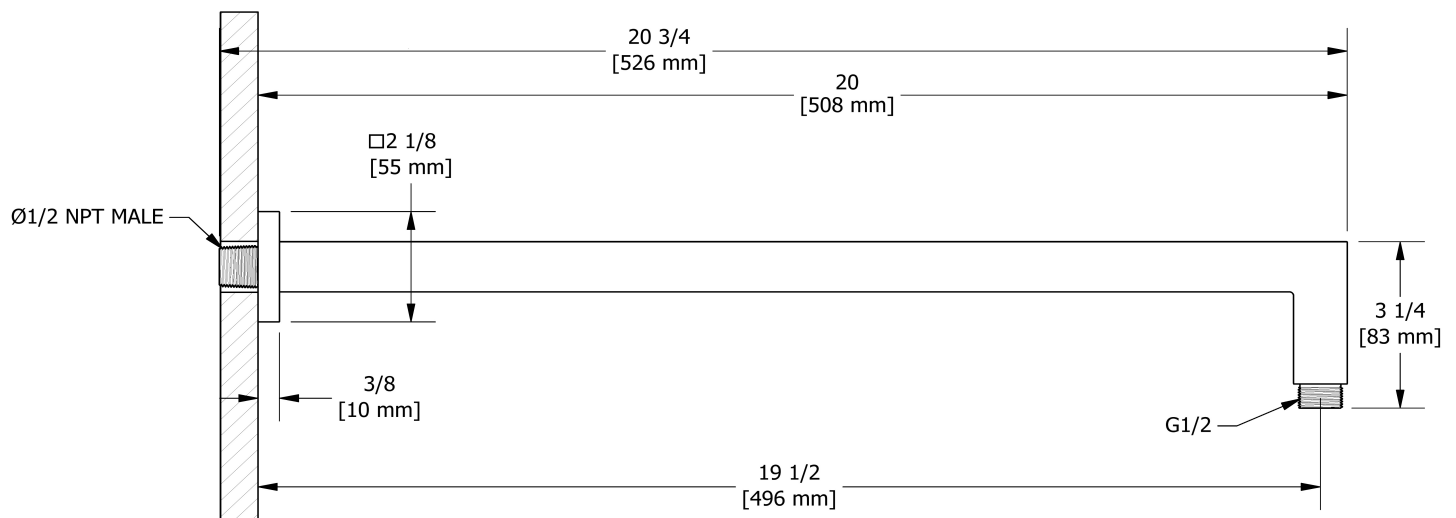

Specifications

50 cm (20'') square shower arm
547

Descriptions

- Square flange
- 1/2" inlet male NPT

Available colors

- C : Chrome
- BN : Brushed Nickel (PVD)

Sizes, models and finishes may differ from those presented.